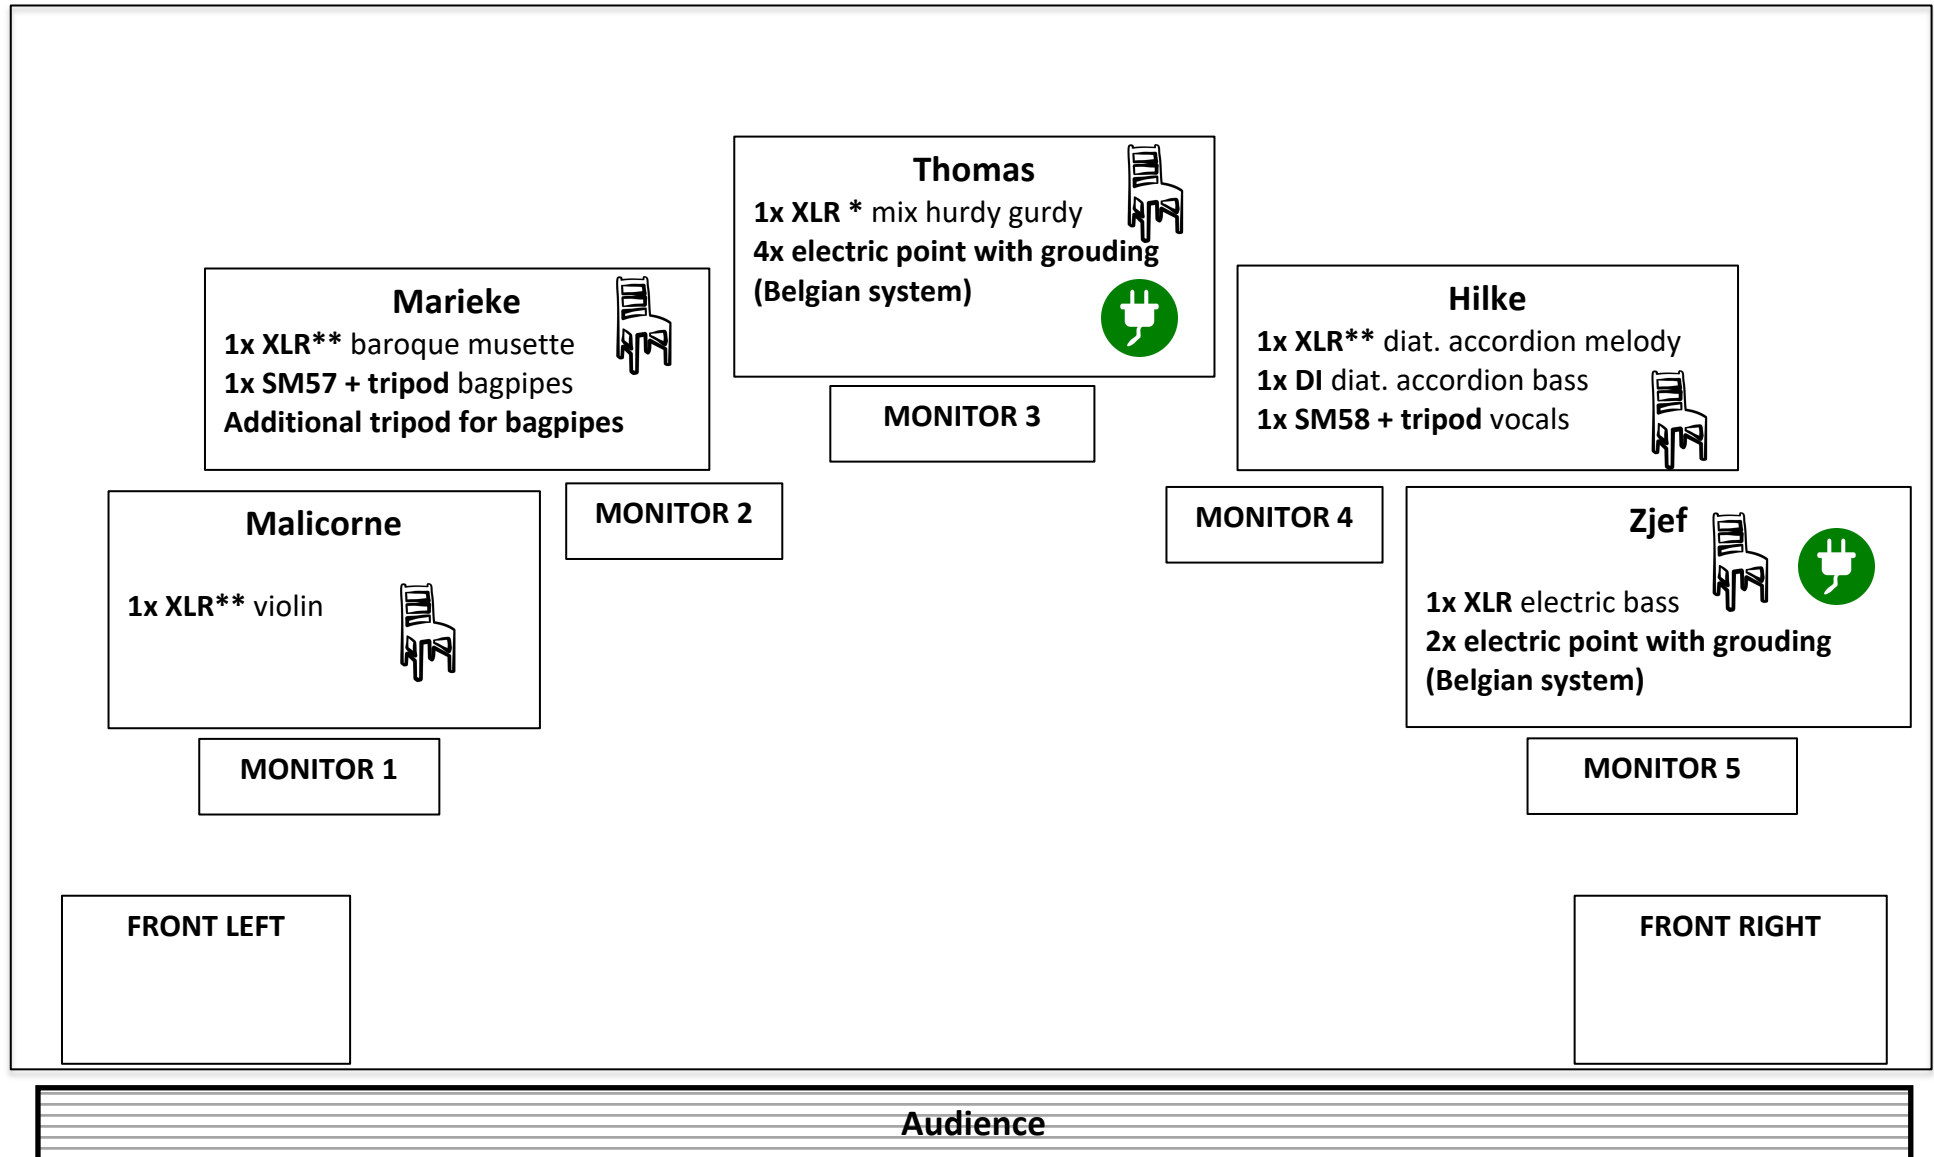

Technical rider "Hidrae" – version 2021

* = own audio-interface + Ableton Live + AER Compact 60

** = own micro/DI + phantom 48v

- **Organisation provides 5 chairs without armrest**
- **Organisation provides:** qualitative & high-performance speakers (JBL, QSC, Alto, HK, Mackie, Bose...), amplifiers, monitors, xlr's, mic (1x SM58 & 1x SM57) + 3 tripods & 1 DI

List (from left to right)

1. 1x XLR ** Malicorne.....violin (own mic DPA, 48v phantom)
2. 1x XLR ** Marieke.....baroque musette (own mic DPA, 48v phantom)
3. 1x MIC Marieke.....bagpipes (SM57 bèta, Oktava MK012, Sennheiser MD421, AKG C1000...)
4. 1x XLR * Thomashurdy gurdy (own audio interface + amp AER)
5. 1x XLR ** Hilkeaccordion melody (own mic DPA, 48v phantom)
6. 1x DI Hilkeaccordion bass (own mic)
7. 1x SM58 Hilkevocals & presentation
8. 1x XLR..... Zjefelectric bass (own bass-amp)