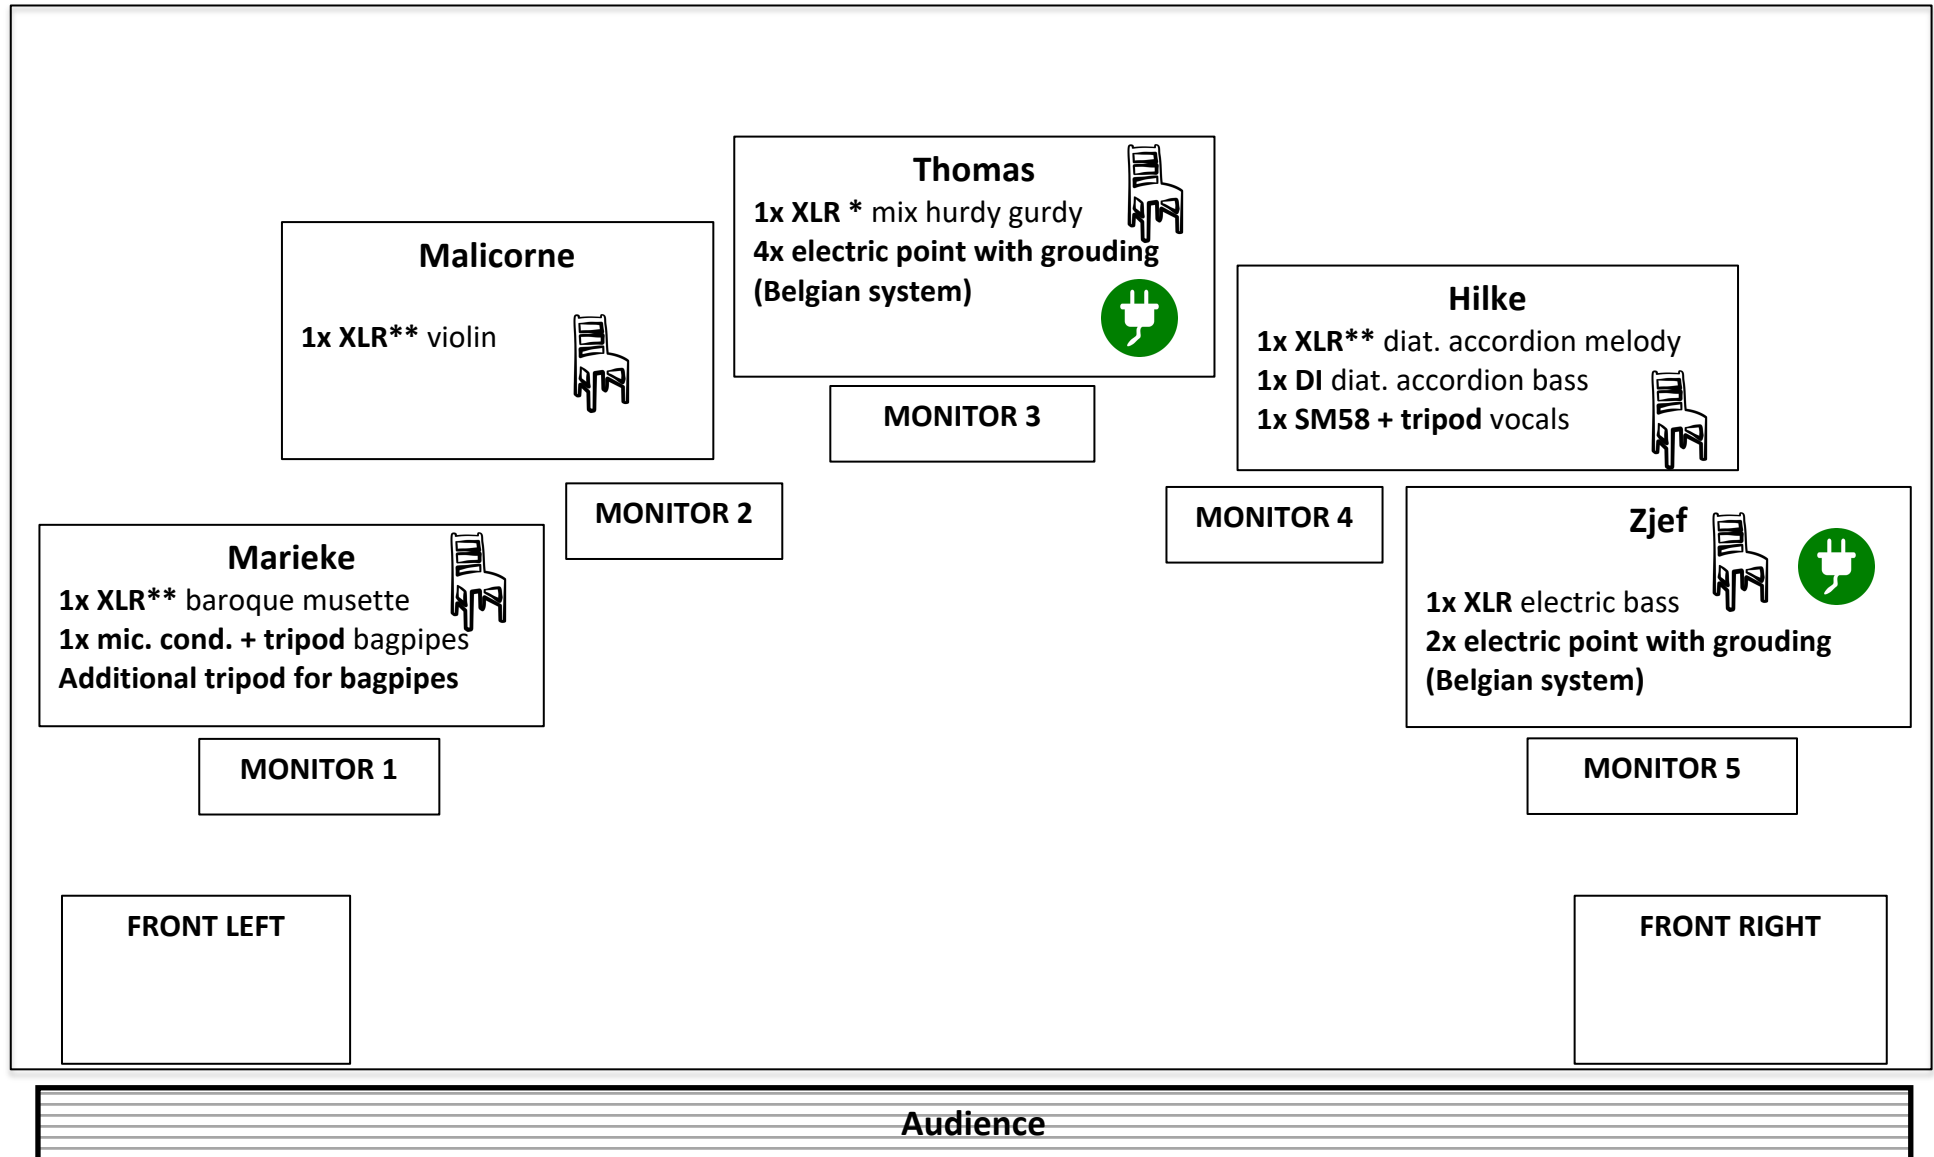

Technical rider "Hidrae" – version 2022

* = own audio-interface + Ableton Live + AER Compact 60

** = own micro/DI + phantom 48v

- **Organisation provides 5 chairs without armrest**
- **Organisation provides:** qualitative & high-performance speakers (JBL, QSC, Alto, HK, Mackie, Bose...), amplifiers, monitors, xlr's, mic (1x SM58 & 1x condensator mic (bagpipes)) + 3 tripods & 1 DI

List (from left to right)

1. 1x XLR ** Marieke baroque musette (own mic DPA, 48v phantom)
2. 1x MIC Marieke bagpipes (KM184, SM57b, Oktava MK012, Sennheiser MD421, AKG C1000...)
3. 1x XLR ** Malicorne violin (own mic DPA, 48v phantom)
4. 1x XLR * Thomas hurdy gurdy (own audio interface + amp AER)
5. 1x XLR ** Hilke accordion melody (own mic DPA, 48v phantom)
6. 1x DI Hilke accordion bass (own mic)
7. 1x SM58 Hilke vocals & presentation
8. 1x XLR Zjef electric bass (own bass-amp)